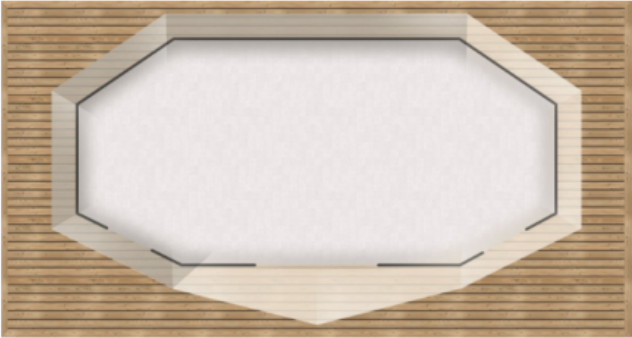

Basic BELL

Facade:

Layout:

Basic BELL
A1 GENERAL

Length interior/exterior	3,4/4,3
Width interior/exterior	3,4/5,4
Height interior/exterior	2,15/2,48
Area	19,72
Number of beds	-
Number of bedrooms	-
Number of bathrooms	-
Kitchen	-
Transport length	2,15
Transport width	2,5
Transport height	0,9

B1 CHASSIS

Leveling Feet	O, 1-2%
Subframework of spruce wood	X
Anchoring kit	O

B2 FLOOR

Carpet	O
Larchwood boards floor	X

B3 EXTERIOR WALLS

Construction poles Pinewood KVH 60 x 100	X
Roof canvas TenCate Campshield FR1 420g/m2 (FR)	O
Interior canvas TenCate Campshield FR2 290g/m2 (FR)	O
Window with mosquito net	X
Front entrance opening section on zipper	X
Mosquito net for entrance opening	X
Pad lock system	X
Master key for pad lock system	O
Winter cover	O
Interior canvas Subrenat CAMP420PC 2I 420g/m2	X
Roof Subrenat CAMP420PC 2I 420g/m2	X

E1 EXTERIOR EQUIPMENT

Basic BELL

Canopy over entrance	X
Terrace floor 2000x1000 mm	O
Terrace floor 2000 x2500 mm	O

Legal Notice

The information on this website is provided "as is" and without warranty of any kind, expressed or implied, including (but not limited to) any implied warranties of merchantability and non-infringement of third party rights. While the information provided is believed to be accurate, it may include errors or inaccuracies. In no event shall Adria Home be liable to any person for any special, indirect or consequential damages relating to this material, unless caused by gross negligence or intentional misconduct. The purpose of this website is illustrative. The website may show visuals which may include some elements not belonging to the standard equipment or portray products which may not be available in all markets. Products may change in terms of technical specification and commercial details and in relation to specific regulations. You are advised to always contact your selected Adria representative to obtain all detailed information prior to purchasing.