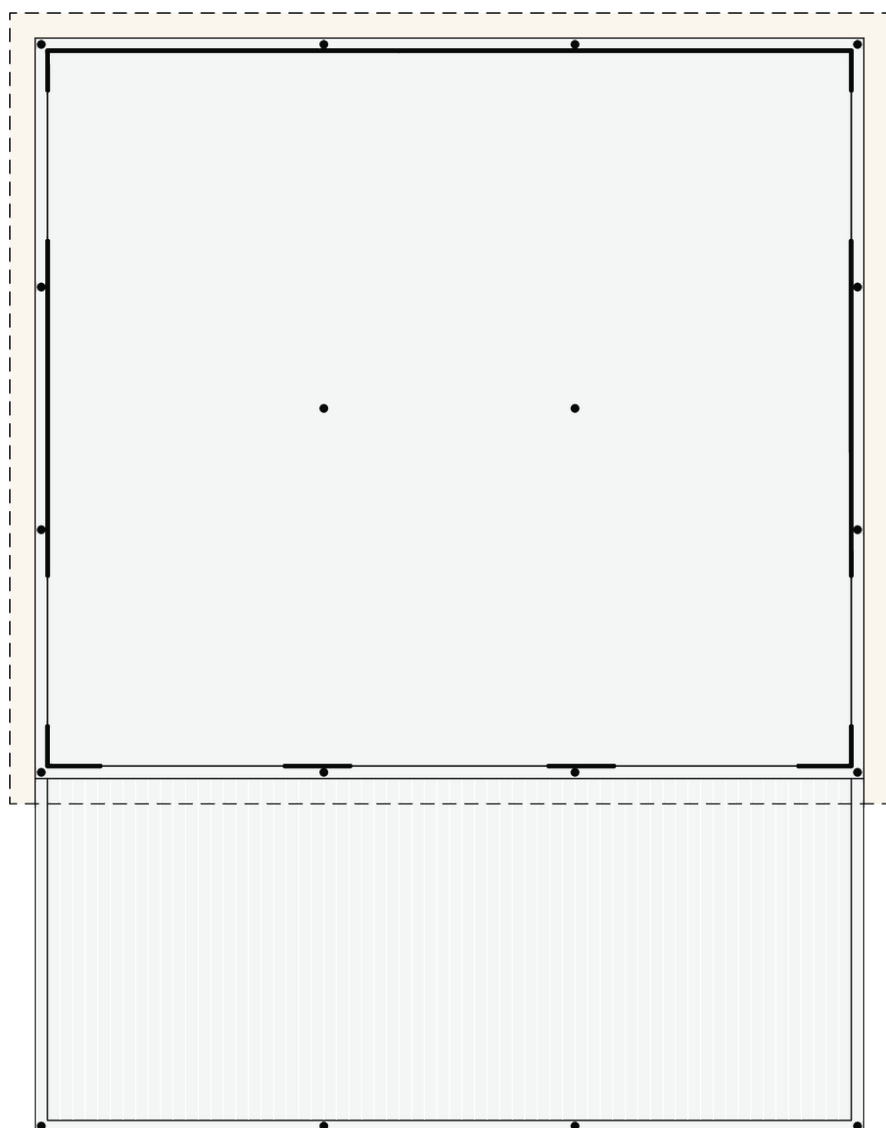

Boutique XL BASIC

Facade:

Boutique XL fasada

Layout:

Boutique XL Basic

A1 GENERAL

Length interior/exterior	6,6/7,62
Width interior/exterior	5,9/6,9
Height interior/exterior	3,89/4,67
Area	39+7
Number of beds	-
Number of bedrooms	-
Number of bathrooms	-
Loft bedroom	-
Transport length	5,9
Transport width	2,3
Transport height	2,55