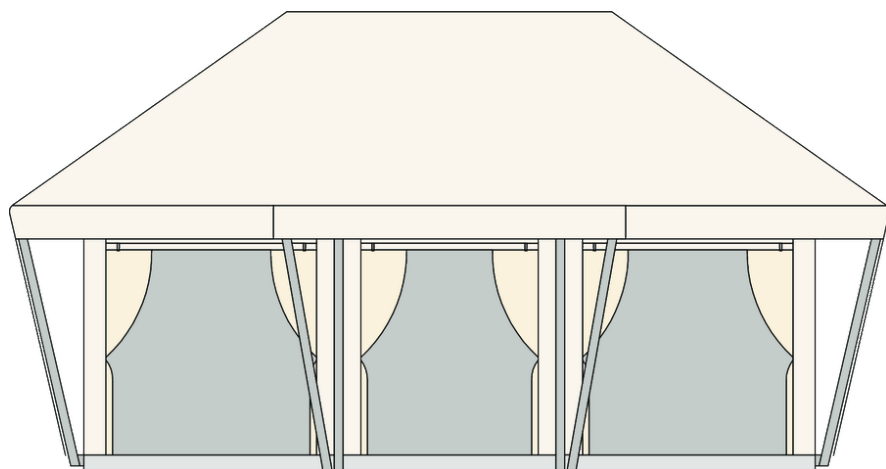

Boutique XL BASIC

Facade:

Boutique XL fasada

Layout:

Boutique XL Basic

A1 GENERAL

Length interior/exterior	6,6/7,62
Width interior/exterior	5,9/6,9
Height interior/exterior	3,89/4,67
Area	39+7
Number of beds	-
Number of bedrooms	-
Number of bathrooms	-
Loft bedroom	-
Transport length	5,9
Transport width	2,3
Transport height	2,55

B1 CHASSIS

Powder coated steel chassis	X
Single inflatable wheels	O
Cointainer transport kit	O
Detachble hook	O
Leveling Feet	X
Anchoring Kit - Steel rod	O
Anchoring Kit - Steel ancor	O

B2 FLOOR

Vynil flooring	X
Moisture resistant CTB-H flooring 19 mm	X