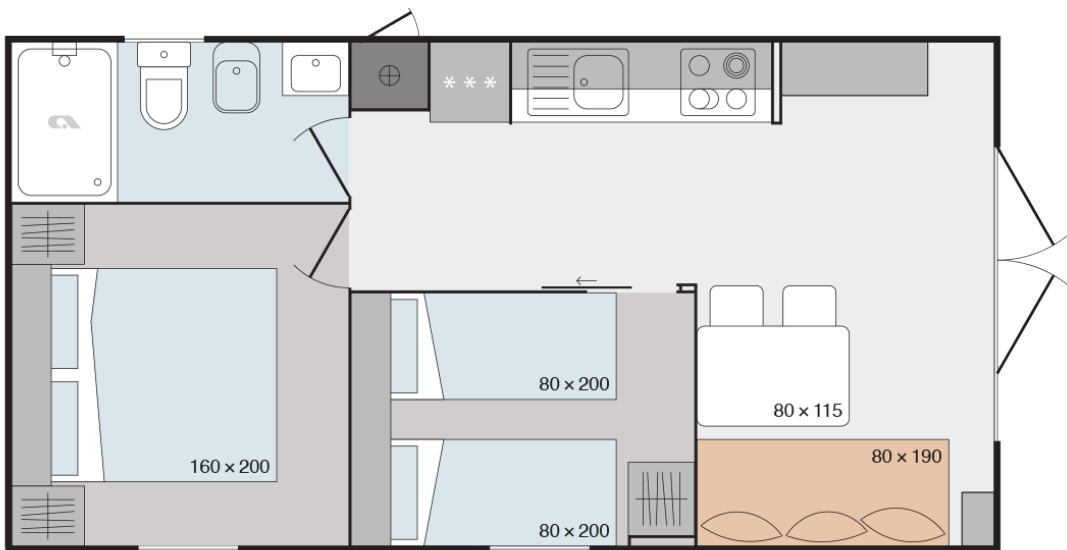

Mline 754 R21

Facade:

MLine 754 R21

Facade 2:

MLine 754 R21

Layout:

MLine 754 R21

A1 GENERAL

Area	30,00
Number of beds	4+1
Number of bedrooms	2
Number of bathrooms	1
Length	7,50
Width	4,00
Height	3,45

B1 CHASSIS

100% Galvanized Steel Chassis	X
Single inflatable wheels	X
Detachble hook	X
Leveling Feet	X