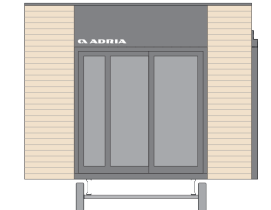

Mline 754 R21

Facade:

MLine 754 R21

Facade 2:

MLine 754 R21

Layout:

MLine 754 R21

A1 GENERAL

Area	30,00
Number of beds	4+1
Number of bedrooms	2
Number of bathrooms	1
Length	7,50
Width	4,00
Height	3,45

B1 CHASSIS

100% Galvanized Steel Chassis	X
Single inflatable wheels	X
Detachble hook	X
Leveling Feet	X