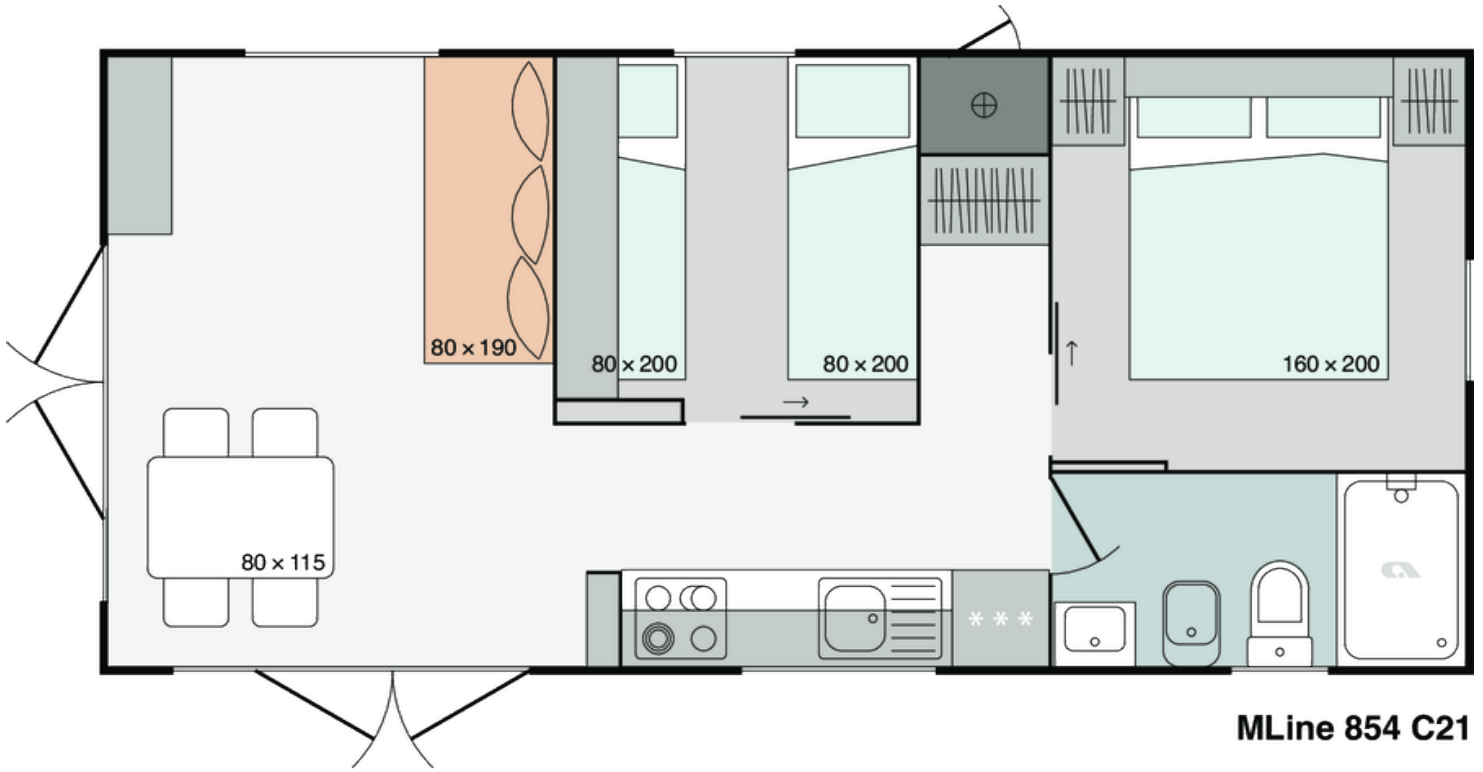

Mline 854 C21

Facade:

MLine 854 C21

Layout:

C6 BATHROOM

Electrical socket in bathroom	X
Shower cabin	80 x 120
Shower sliding doors with security glass	X
Shower PVC wall	X
Shower rail with sliding shower holder	X
Shower rail with adjustable sliding shower holder and rain shower head	O
Wash-stand with mixer tap	X
Mirror with shelf in bathroom	X
Ceramic toilet with toilet seat	X
PVC toilet tank with saving function	X
Built-in toilet tank with saving function	O
Built-in toilet tank with saving function connected to wash-stand	O
Bidet with mixer tap in bathroom	O
Towel holder	X
Toilet roll holder	X
Hangers in bathroom (2 pcs)	X
Hairdryer in bathroom	O
Bathroom fan in bathroom	O
Built-in ceiling spot LED lights in bathroom	X
Shower cabin with low profile tray and decorative PVC shower wall	O

Selfstanding fridge with freezer 217l	X
Built-in fridge with freezer 270 l	O
Built-in dishwasher 450 mm	O
Microwave oven	O
Built-in microwave oven	O
Built-in drainer (scolapiatti)	O
Kitchen backsplash: Glass white wall panel	X
Kitchen backsplash: White wall panel	O
Kitchen backsplash: Decorative laminate	X
Wooden wall panel with shelve over fridge	X
LED lightning above kitchen counter	O

A1 GENERAL

Area	34,00
Number of beds	4+1
Number of bedrooms	2
Number of bathrooms	1
Length	8,50
Width	4,00
Height	3,45

B1 CHASSIS

100% Galvanized Steel Chassis	X
Inflatable wheels	X
Detachble hook	X
Leveling Feet	X