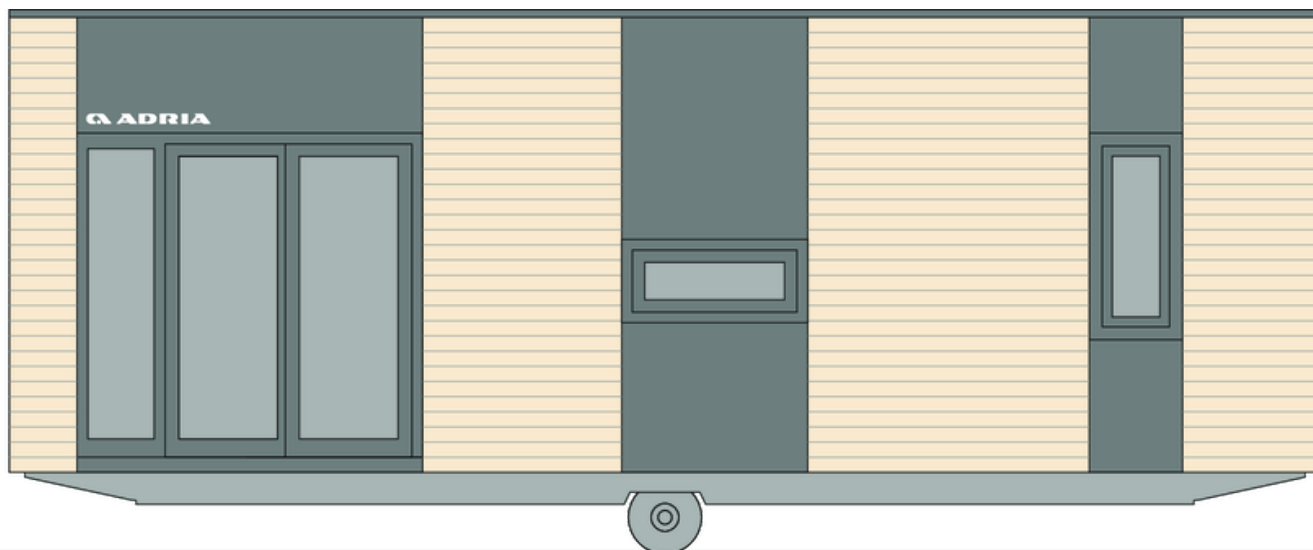

Mline 854 C21

Facade:

MLine 854 C21

Layout:

C6 BATHROOM

Electrical socket in bathroom	X
Shower cabin	80 x 120
Shower sliding doors with security glass	X
Shower PVC wall	X
Shower rail with sliding shower holder	X
Shower rail with adjustable sliding shower holder and rain shower head	O
Wash-stand with mixer tap	X
Mirror with shelf in bathroom	X
Ceramic toilet with toilet seat	X
PVC toilet tank with saving function	X
Built-in toilet tank with saving function	O
Built-in toilet tank with saving function connected to wash-stand	O
Bidet with mixer tap in bathroom	O
Towel holder	X
Toilet roll holder	X
Hangers in bathroom (2 pcs)	X
Hairdryer in bathroom	O
Bathroom fan in bathroom	O
Built-in ceiling spot LED lights in bathroom	X
Shower cabin with low profile tray and decorative PVC shower wall	O