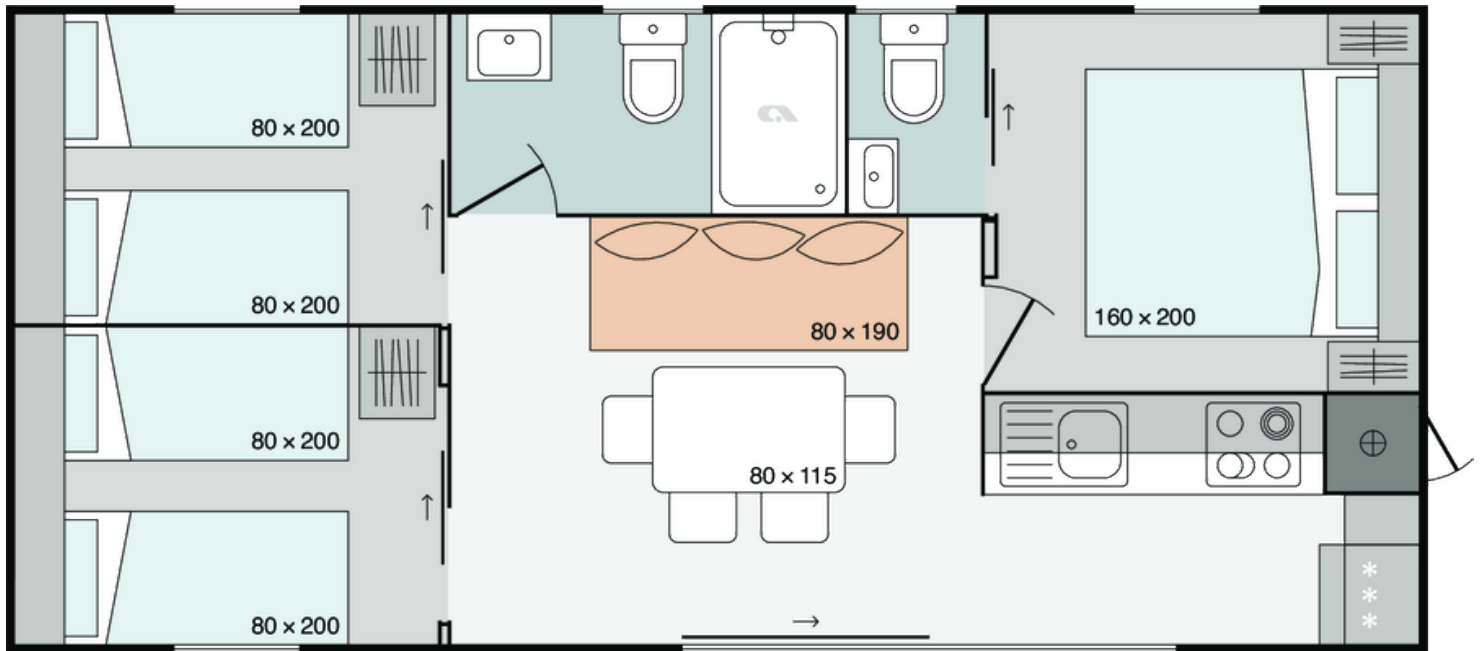

Mline 854 F31T

Facade:

MLine 854 F31T

Layout:

MLine 854 F31T

C6 BATHROOM

Built-in ceiling spot LED lights in bathroom	X
Electrical socket in bathroom	X
Shower cabin	80 x 120
Shower sliding doors with security glass	X
Shower PVC wall	X
Shower rail with sliding shower holder	X
Shower rail with adjustable sliding shower holder and rain shower head	O
Wash-stand with mixer tap	X
Mirror with shelf in bathroom	X
Ceramic toilet with toilet seat	X
PVC toilet tank with saving function	X
Built-in toilet tank with saving function	O
Built-in toilet tank with saving function connected to wash-stand	O
Towel holder	X
Toilet roll holder	X
Hangers in bathroom (2 pcs)	X
Hairdryer in bathroom	O
Bathroom fan in bathroom	O
Shower cabin with low profile tray and decorative PVC shower wall	O

C8 SEPARATE TOILET

Built-in ceiling spot LED lights in toilet	X
Wash-basin with mixer tap	X
Mirror in separate toilet	O
Ceramic toilet with toilet seat	X
PVC toilet tank with saving function	X
Built-in toilet tank with saving function	O
Toilet roll holder	X
Hanger in separate toilet (1 pcs)	X

A1 GENERAL

Area	34,00
Number of beds	6+1

Number of bedrooms	3
Number of bathrooms	1+WC
Length	8,50
Width	4,00
Height	3,45

B1 CHASSIS

100% Galvanized Steel Chassis	X
Inflatable wheels	X
Detachable hook	X
Leveling Feet	X