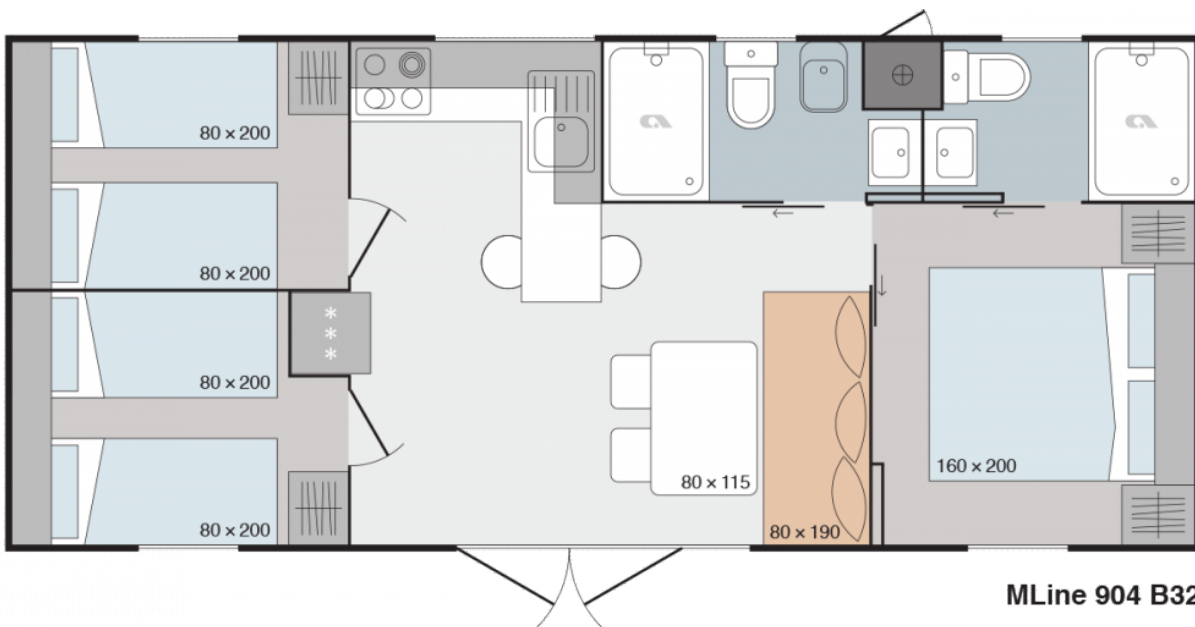

MLine 904 B32

Facade:

MLine 904 B32

Layout:

MLine 904 B32

A1 GENERAL

Area	36,00
Number of beds	6+1
Number of bedrooms	3
Number of bathrooms	2
Length	9,00
Width	4,00
Height	3,45

B1 CHASSIS