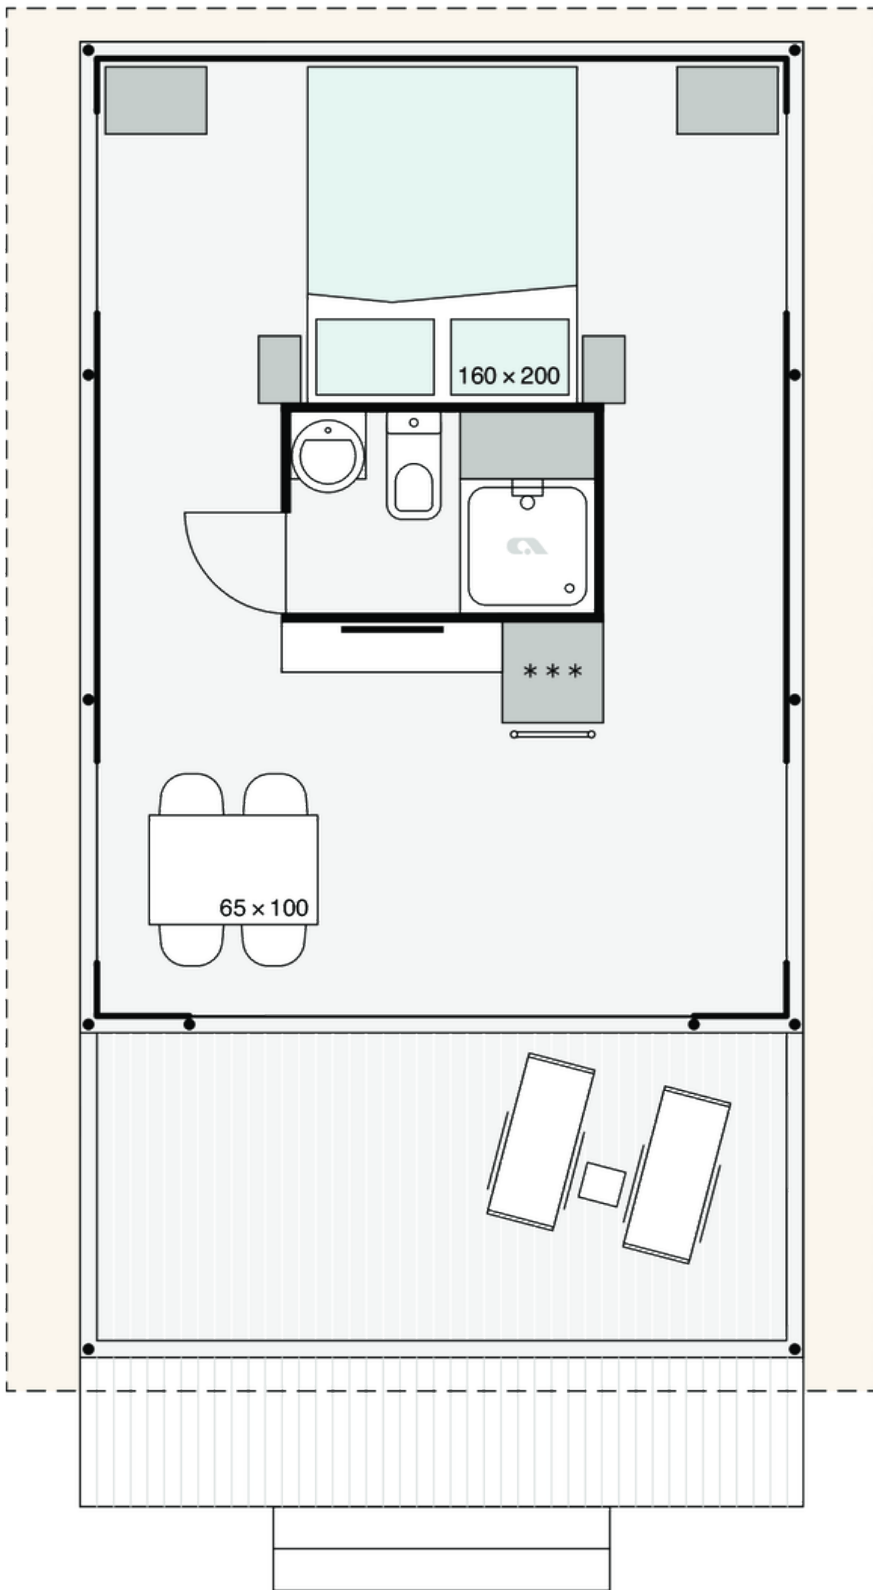

# Safari M COMFORT

**Facade:**

**Safari M fasada**

**Layout:**

**Safari M COMFORT**

**Safari M Comfort**

**B2 FLOOR**

Floor insulation aluminium foil	X
Vynil flooring	X
Moisture resistant CTB-H flooring 19 mm	X

**A1 GENERAL**

Length interior/exterior	5,68/8,43
Width interior/exterior	4,09/4,92
Height interior/exterior	3,55/4,6
Area	31,12+7
Number of beds	4
Number of bedrooms	2
Number of bathrooms	1
Kitchen	-
Loft bedroom	X
Transport length	5,68
Transport width	2,28
Transport height	2,4
Dimension terrace	4,09x1,91

## C6 BATHROOM

Shower cabin	90x75
Shower swing doors with security glass	X
Shower PVC wall	X
Shower rail with sliding shower holder	X
Wash-stand with mixer tap	X
Mirror with shelf in bathroom	X
Ceramic toilet with toilet seat	X