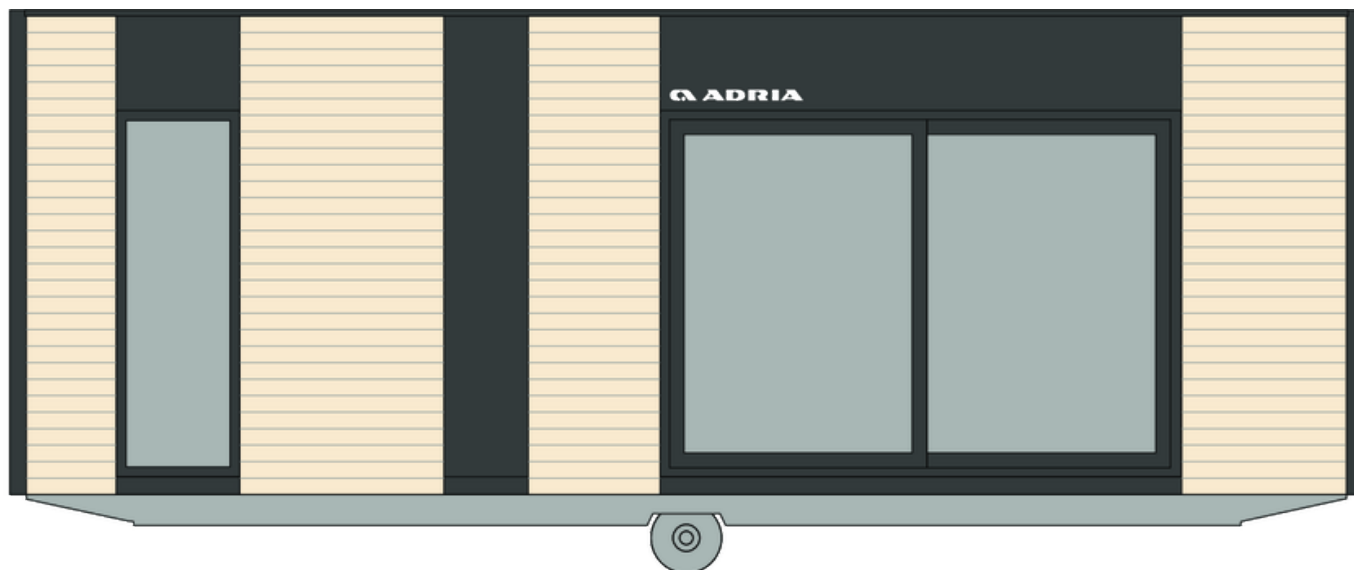

# Xline 804 H11

**Facade:**

**XLine 804**

**Layout:**

**XLine 804**

**B5 ROOF AND CEILING**

Roof type: Galvanized steel roof	X
Single-pitched Roof	X
Roof construction class A (150 kg/m <sup>2</sup> )	X
Roof construction class B (250 kg/m <sup>2</sup> )	O
Roof Colour: Anthracite	X
Roof type: PVC roof	O
Roof insulation glass wool 50 mm (R=1,25 m <sup>2</sup> K/W)	X
Flat higher ceiling in all rooms 225 cm	X
Gutters	X
Vertical draining pipes - matching colour of windows and doors	O
Electric heated gutters and vertical drain pipes	O