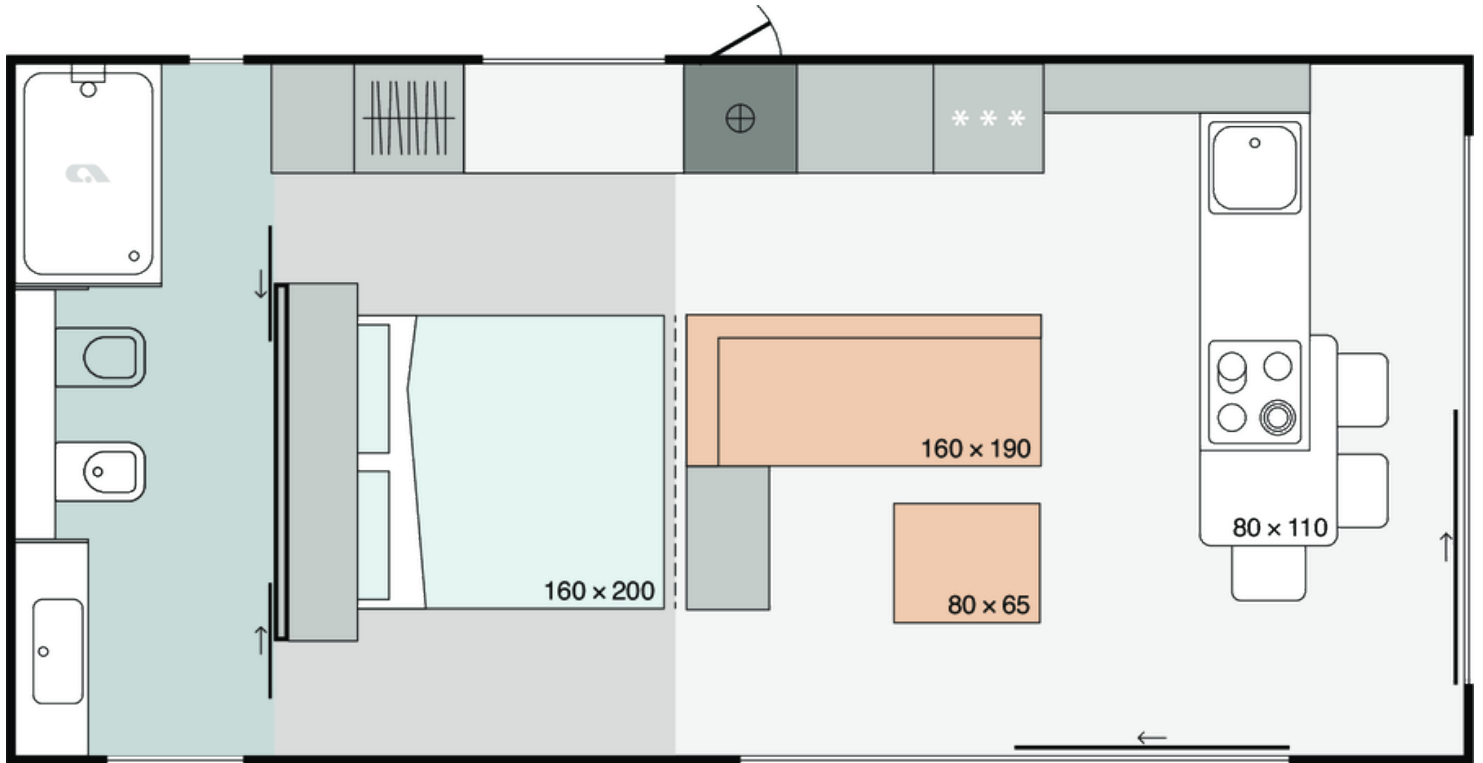

# Xline 804 H11

**Facade:**

**XLine 804**

**Layout:**

**XLine 804**

**B5 ROOF AND CEILING**

Roof type: Galvanized steel roof	X
Single-pitched Roof	X
Roof construction class A (150 kg/m <sup>2</sup> )	X
Roof construction class B (250 kg/m <sup>2</sup> )	O
Roof Colour: Anthracite	X
Roof type: PVC roof	O
Roof insulation glass wool 50 mm (R=1,25 m <sup>2</sup> K/W)	X
Flat higher ceiling in all rooms 225 cm	X
Gutters	X
Vertical draining pipes - matching colour of windows and doors	O
Electric heated gutters and vertical drain pipes	O

### A1 GENERAL

Area	32,00
Number of beds	2+1
Number of bedrooms	1
Number of bathrooms	1
Length	8,00
Width	4,00
Height	3,45