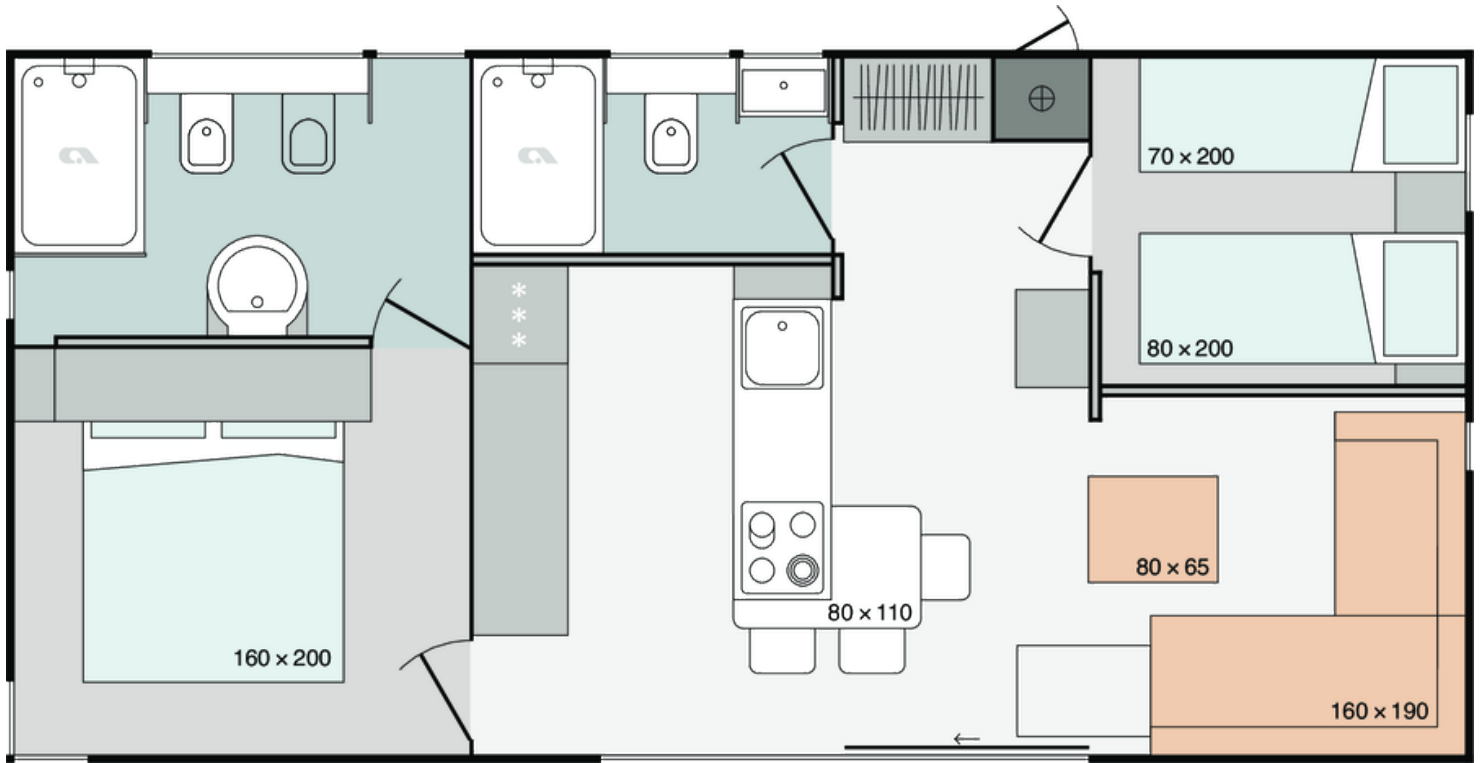

# Xline 905 C22

**Facade:**

**XLine 905**

**Layout:**

**XLine 905**

**B5 ROOF AND CEILING**

Roof type: Galvanized steel roof	X
Single-pitched Roof	X
Roof construction class A (150 kg/m <sup>2</sup> )	X
Roof construction class B (250 kg/m <sup>2</sup> )	O
Roof Colour: Anthracite	X
Roof type: PVC roof	O
Roof insulation glass wool 50 mm (R=1,25 m <sup>2</sup> K/W)	X
Flat higher ceiling in all rooms 225 cm	X
Gutters	X
Vertical draining pipes - matching colour of windows and doors	O
Electric heated gutters and vertical drain pipes	O

**C0 INTERIOR**

Bathroom and toilet door with lock	X
Textile Combination - STANDARD	AVANTGARDE
Furnishing Decor - STANDARD	AVANTGARDE
Dimout curtains in all rooms except bathroom and toilet	X
Daily curtains in all rooms except bathroom and toilet	O
Sofa Cushions - STANDARD	X
Double interior separation walls	X
Door stopper	X
Metal doorhooks	X
Soft close for furniture	X
Textile Combination - OPTION 1	SCANDINAVIAN
Knitted blanket in bedroom	O
Furnishing Decor - OPTION 1	SCANDINAVIAN

### A1 GENERAL

Area	40,50
Number of beds	4+2
Number of bedrooms	2
Number of bathrooms	2
Length	9,00
Width	4,5
Height	3,45