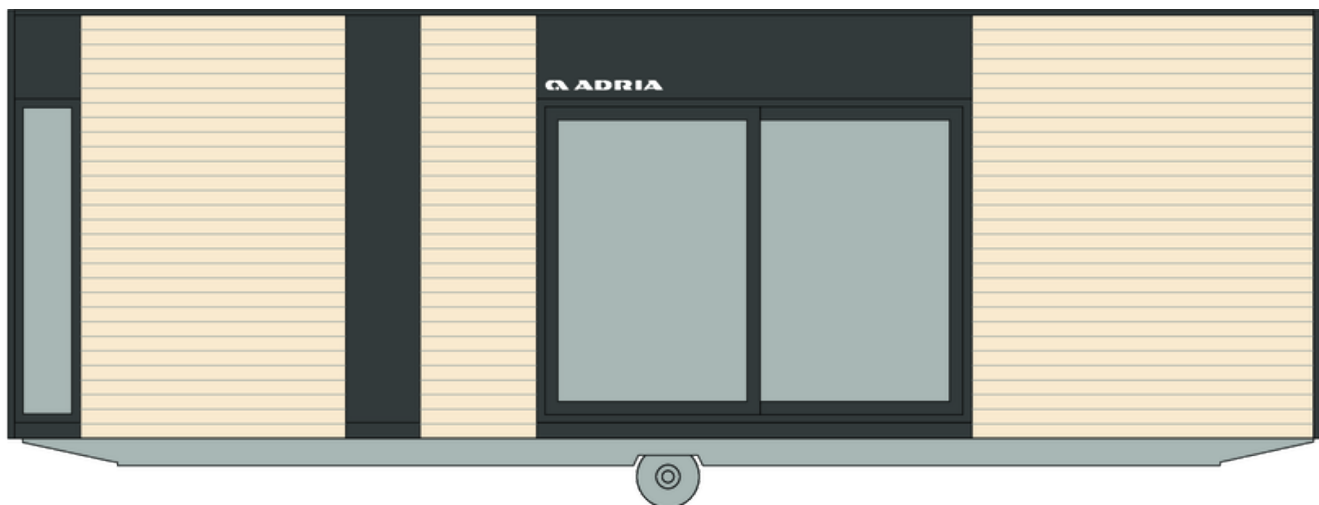

# Xline 905 C22

**Facade:**

**XLine 905**

**Layout:**

**XLine 905**

**B5 ROOF AND CEILING**

Roof type: Galvanized steel roof	X
Single-pitched Roof	X
Roof construction class A (150 kg/m <sup>2</sup> )	X
Roof construction class B (250 kg/m <sup>2</sup> )	O
Roof Colour: Anthracite	X
Roof type: PVC roof	O
Roof insulation glass wool 50 mm (R=1,25 m <sup>2</sup> K/W)	X
Flat higher ceiling in all rooms 225 cm	X
Gutters	X
Vertical draining pipes - matching colour of windows and doors	O
Electric heated gutters and vertical drain pipes	O

**C0 INTERIOR**

Bathroom and toilet door with lock	X
Textile Combination - STANDARD	AVANTGARDE
Furnishing Decor - STANDARD	AVANTGARDE
Dimout curtains in all rooms except bathroom and toilet	X
Daily curtains in all rooms except bathroom and toilet	O
Sofa Cushions - STANDARD	X
Double interior separation walls	X
Door stopper	X
Metal doorhooks	X
Soft close for furniture	X
Textile Combination - OPTION 1	SCANDINAVIAN
Knitted blanket in bedroom	O
Furnishing Decor - OPTION 1	SCANDINAVIAN